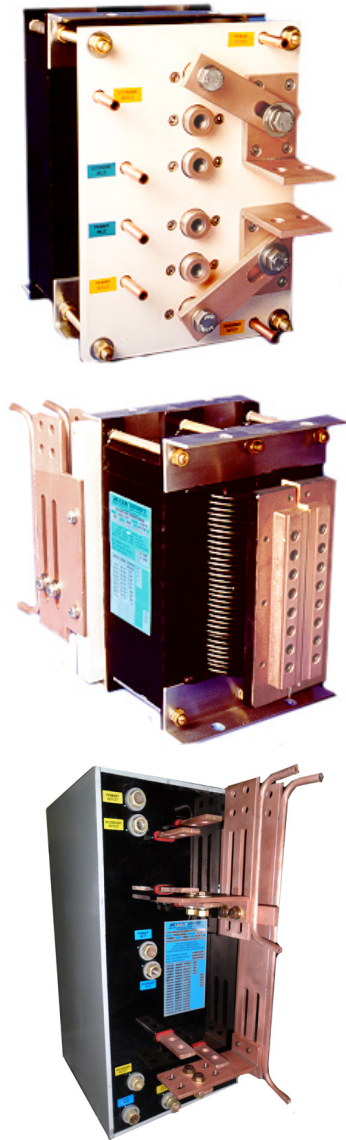

### the **KHZ High Frequency Transformer**

For frequencies of 10 kHz and above, specify a **JACKSON<sup>®</sup> KHZ Transformer**.

**JACKSON<sup>®</sup> KHZ Transformers** are customized to meet customer requirements, and are available in various ratings to match the appropriate load. All designs are optimized utilizing our exclusive computer programs to ensure the highest quality product.

Available from 50 to 3000 volts, 10 kHz to 2000 kHz to over 4000 kVA.

**JACKSON<sup>®</sup> KHZ Transformers** are available in either open or encapsulated designs.

The water-cooled copper windings utilize a unique interleaved construction allowing for a compact and efficient transformer.

The cores are manufactured using special ferrites that have very low core loss, low exciting current, and lower costs than high performance steels.

Tap changing is made easy with the **JACKSON<sup>®</sup>** uniquely designed swing link tap changing arrangement, side buss, or straight terminals.